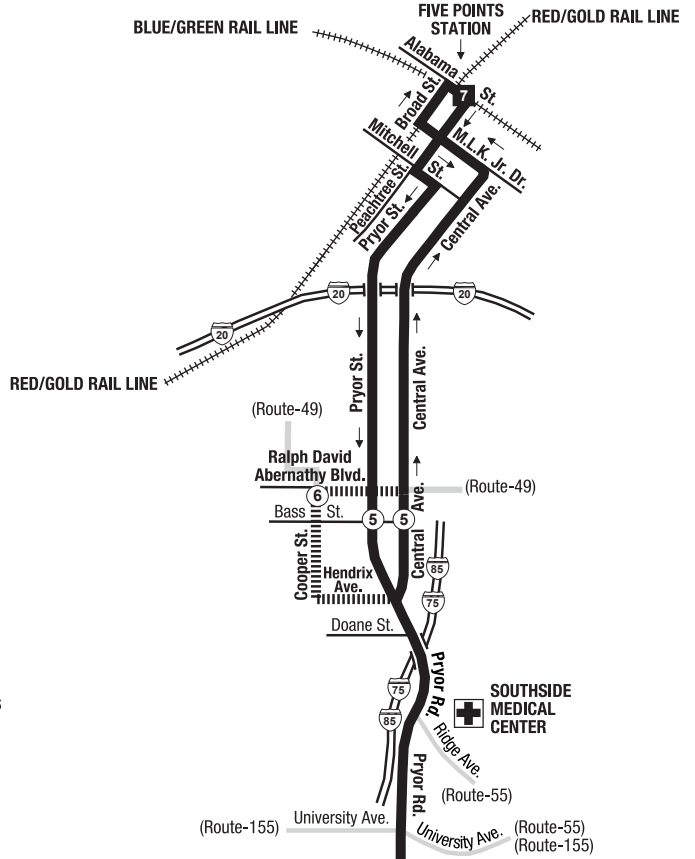

**Routes intersecting at Five Points Station:
Rutas intersectando en la Estación Five Points:**

- 3-Martin Luther King, Jr. Drive/Auburn Avenue
- 21-Memorial Drive
- 26-Marietta Street/Perry Boulevard
- 40-Peachtree Street/Downtown
- 42-Pryor Road
- 49-McDonough Boulevard
- 55-Jonesboro Road
- 186-Rainbow Drive/South Dekalb
- 813-Atlanta University Center
- 816-North Highland Avenue

- INTERSECTING ROUTES
Rutas Intersectando
- ||||||| THESE TRIPS OPERATE VIA COOPER STREET.
Viajes con servicios hacia Cooper Street.
- ■ ■ SERVICE OPERATES WEEKDAY ONLY. These trips operate via Amal Drive. No service provided on Amal Drive, Bond Drive and Ashwood Avenue after 7:00 p.m.
Servicio días de semanas solamente. Viajes con servicios hacia Amal Drive. Después de la 7:00 p.m., no hay servicio en las calles Amal Drive, Bond Drive y Ashwood Avenue.

**Routes intersecting at Lakewood/Ft. McPherson Station:
Rutas intersectando en la Estación Lakewood/Ft. McPherson:**

- 42-Pryor Road
- 178-Empire Boulevard/Southside Industrial Park
- 183-Barge Road Park & Ride/Lakewood
- 191-Riverdale/ATL International Terminal
- 194-Conley Road/Mt. Zion
- 295-Metropolitan Campus Express